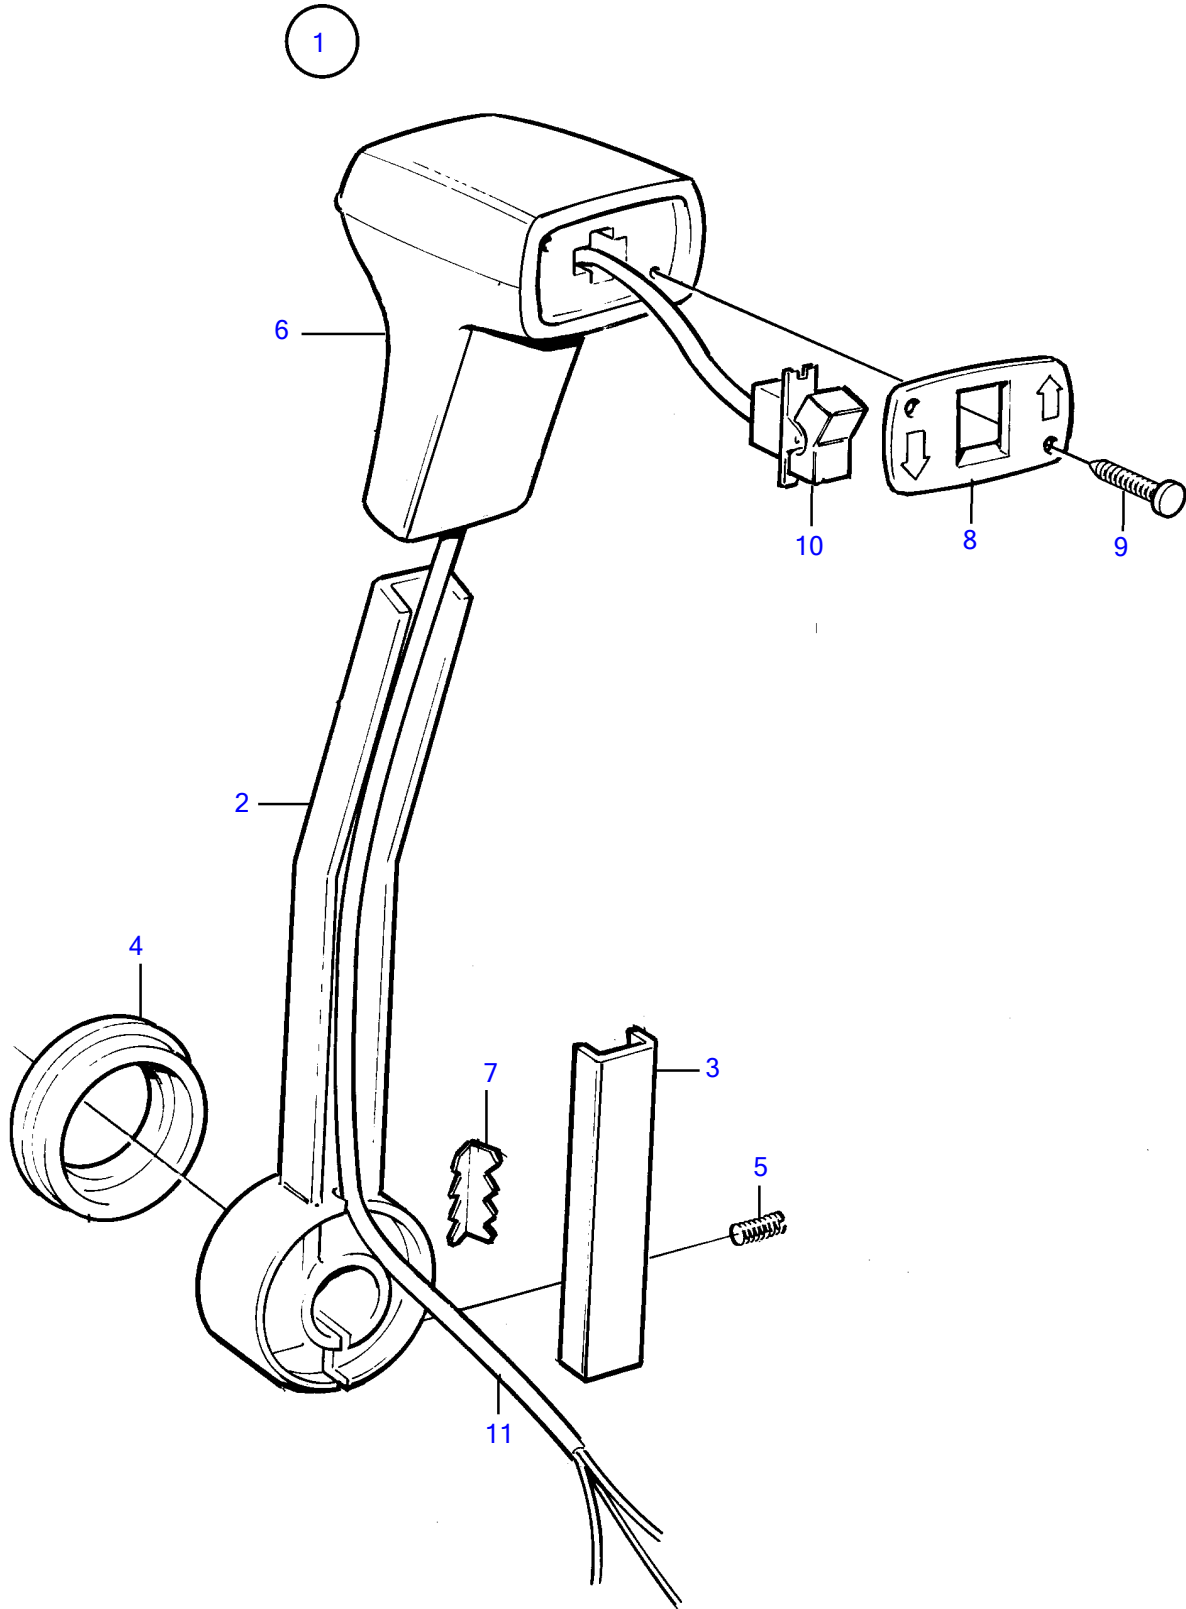

D4-180I-B, D4-180I-C, D4-180I-D, D4-180I-E, D4-210A-A, D4-225A-B, D4-210I-A, D4-210I-B, D4-225I-B, D4-225A-C, D4-225A-D, D4-225I-C, D4-225I-D, D4-260A-A, D4-260A-B, D4-260A-C, D4-260A-D, D4-260D-B, D4-260D-C, D4-260D-D, D4-260I-A, D4-260I-B, D4-260I-C, D4-260I-D, D4-300A-A, D4-300A-C, D4-300A-D, D4-300D-A, D4-300D-C, D4-300I-A, D4-300I-C, D4-300I-D, D4-225A-E, D4-225I-E, D4-260A-E, D4-260D-E, D4-260I-E, D4-300A-E, D4-300D-E, D4-300D-D, D4-300I-E

REF	PART NO.	QTY	DESCRIPTION
1	21186619	1	Control lever
2	828911	1	• Hand lever
3	852991	1	• Rail
4	852995	1	• Ring
5	963678	1	• Hex. socket screw
6	852989	1	• Handle
7	853000	1	• Striker plate
8	3818553	1	• Connector cap
9	853003	2	• Nail
10	853311	1	• Switch
11	3841734	1	• Cable kit